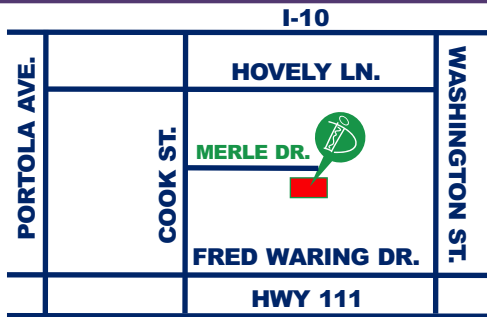

Impression Design Uniform Stores

75-153 Merle Dr. Suite B
760-469-4055

Store Hours

Monday - Friday
8:00am - 5:00pm

Nuestros horarios son:

Lunes a Viernes
8:00am - 5:00pm